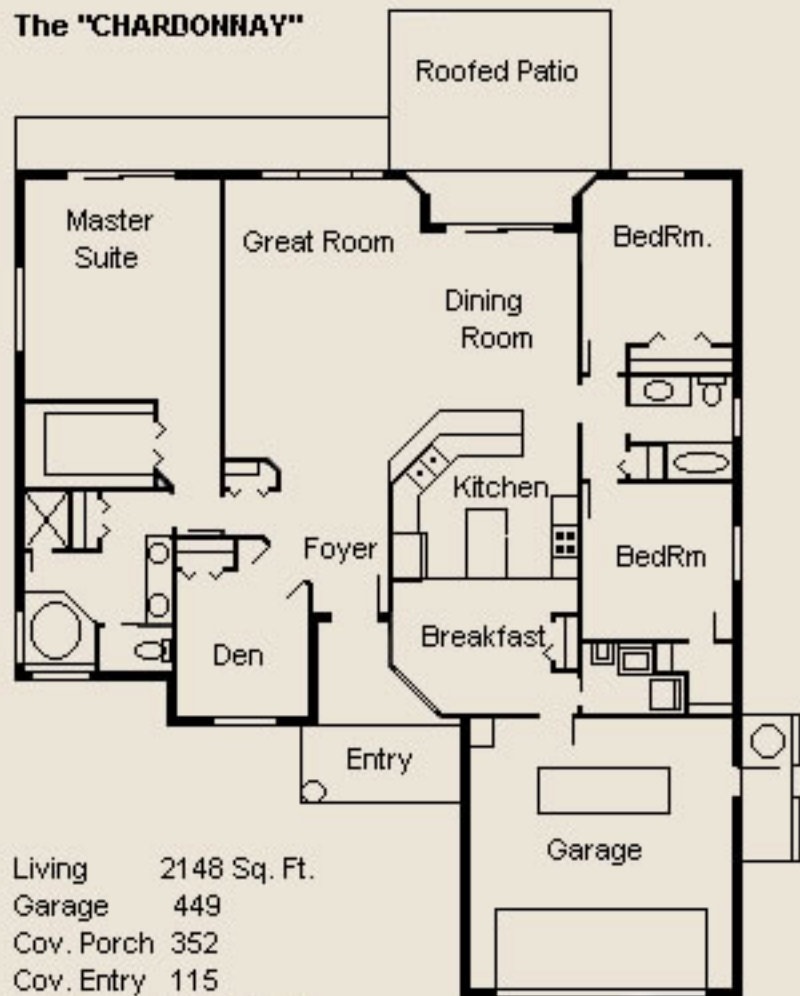

### The "CHARDONNAY"

Living 2148 Sq. Ft.  
Garage 449  
Cov. Porch 352  
Cov. Entry 115  
**Total 3064 Sq. Ft.**